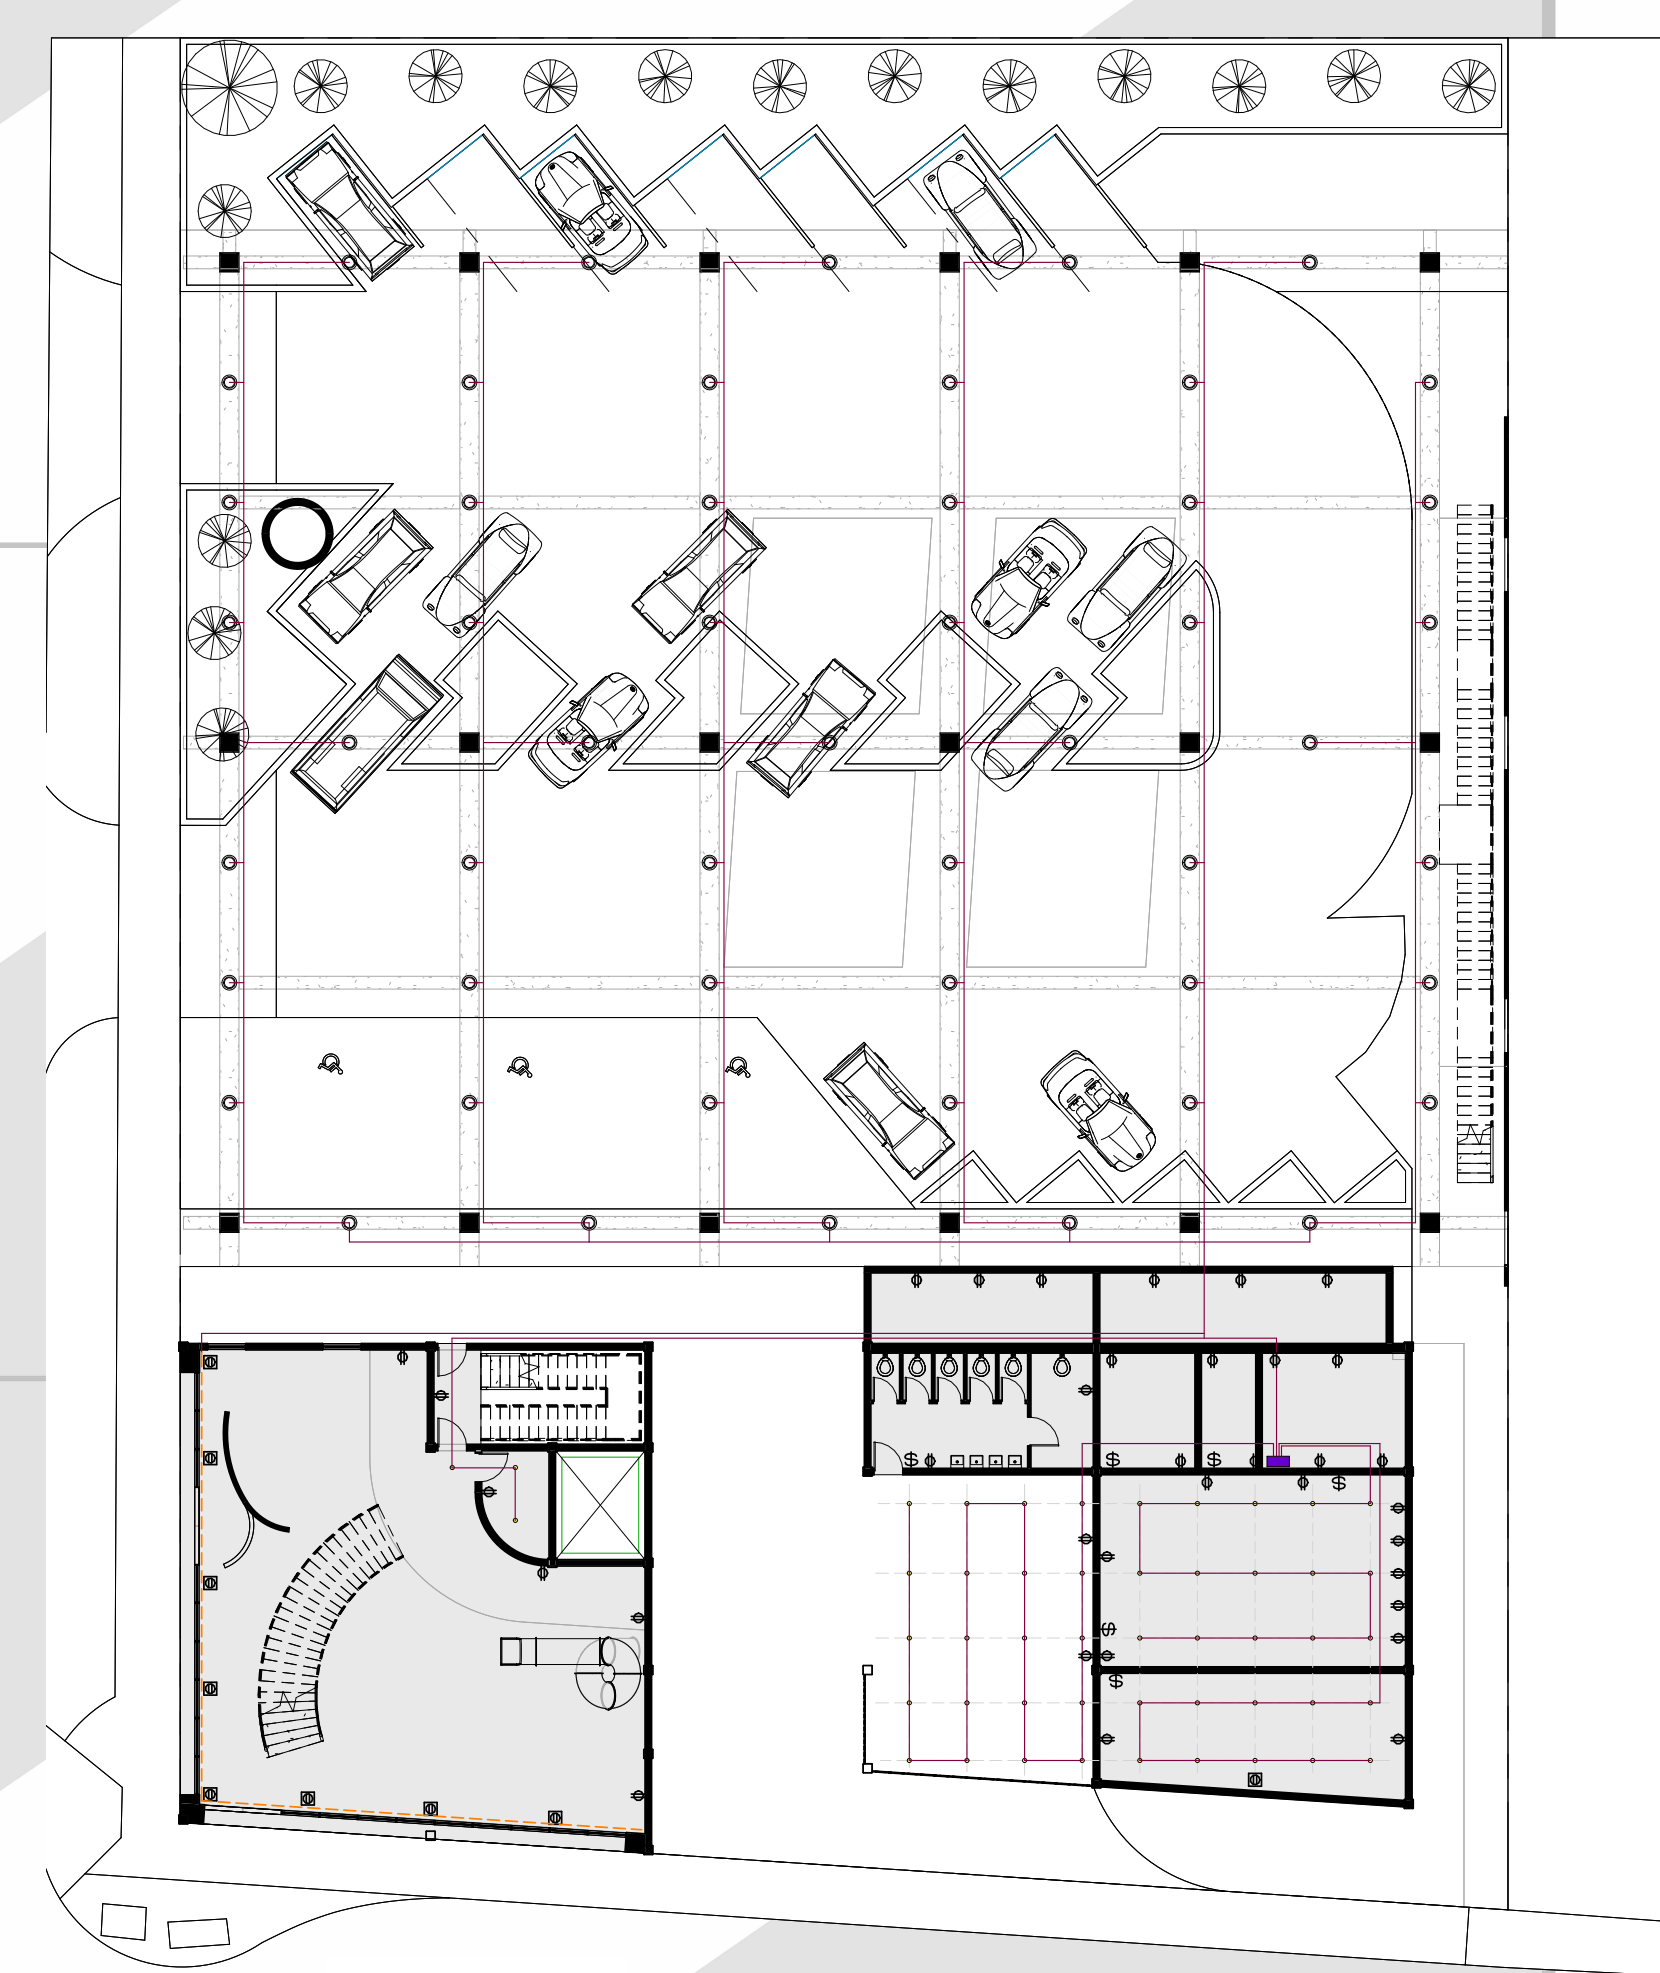

1. **ELECTRICAL LEGEND:**
2. Can Lights
   - Garage Pendant Lights
   - Architectural Lights (LED Strip Lights)
   - Light Conduit Connections
   - ⊕ Wall Outlets
   - ⊕ Floor Outlets
   - ⊕ Light Switches
   - Electrical Panel