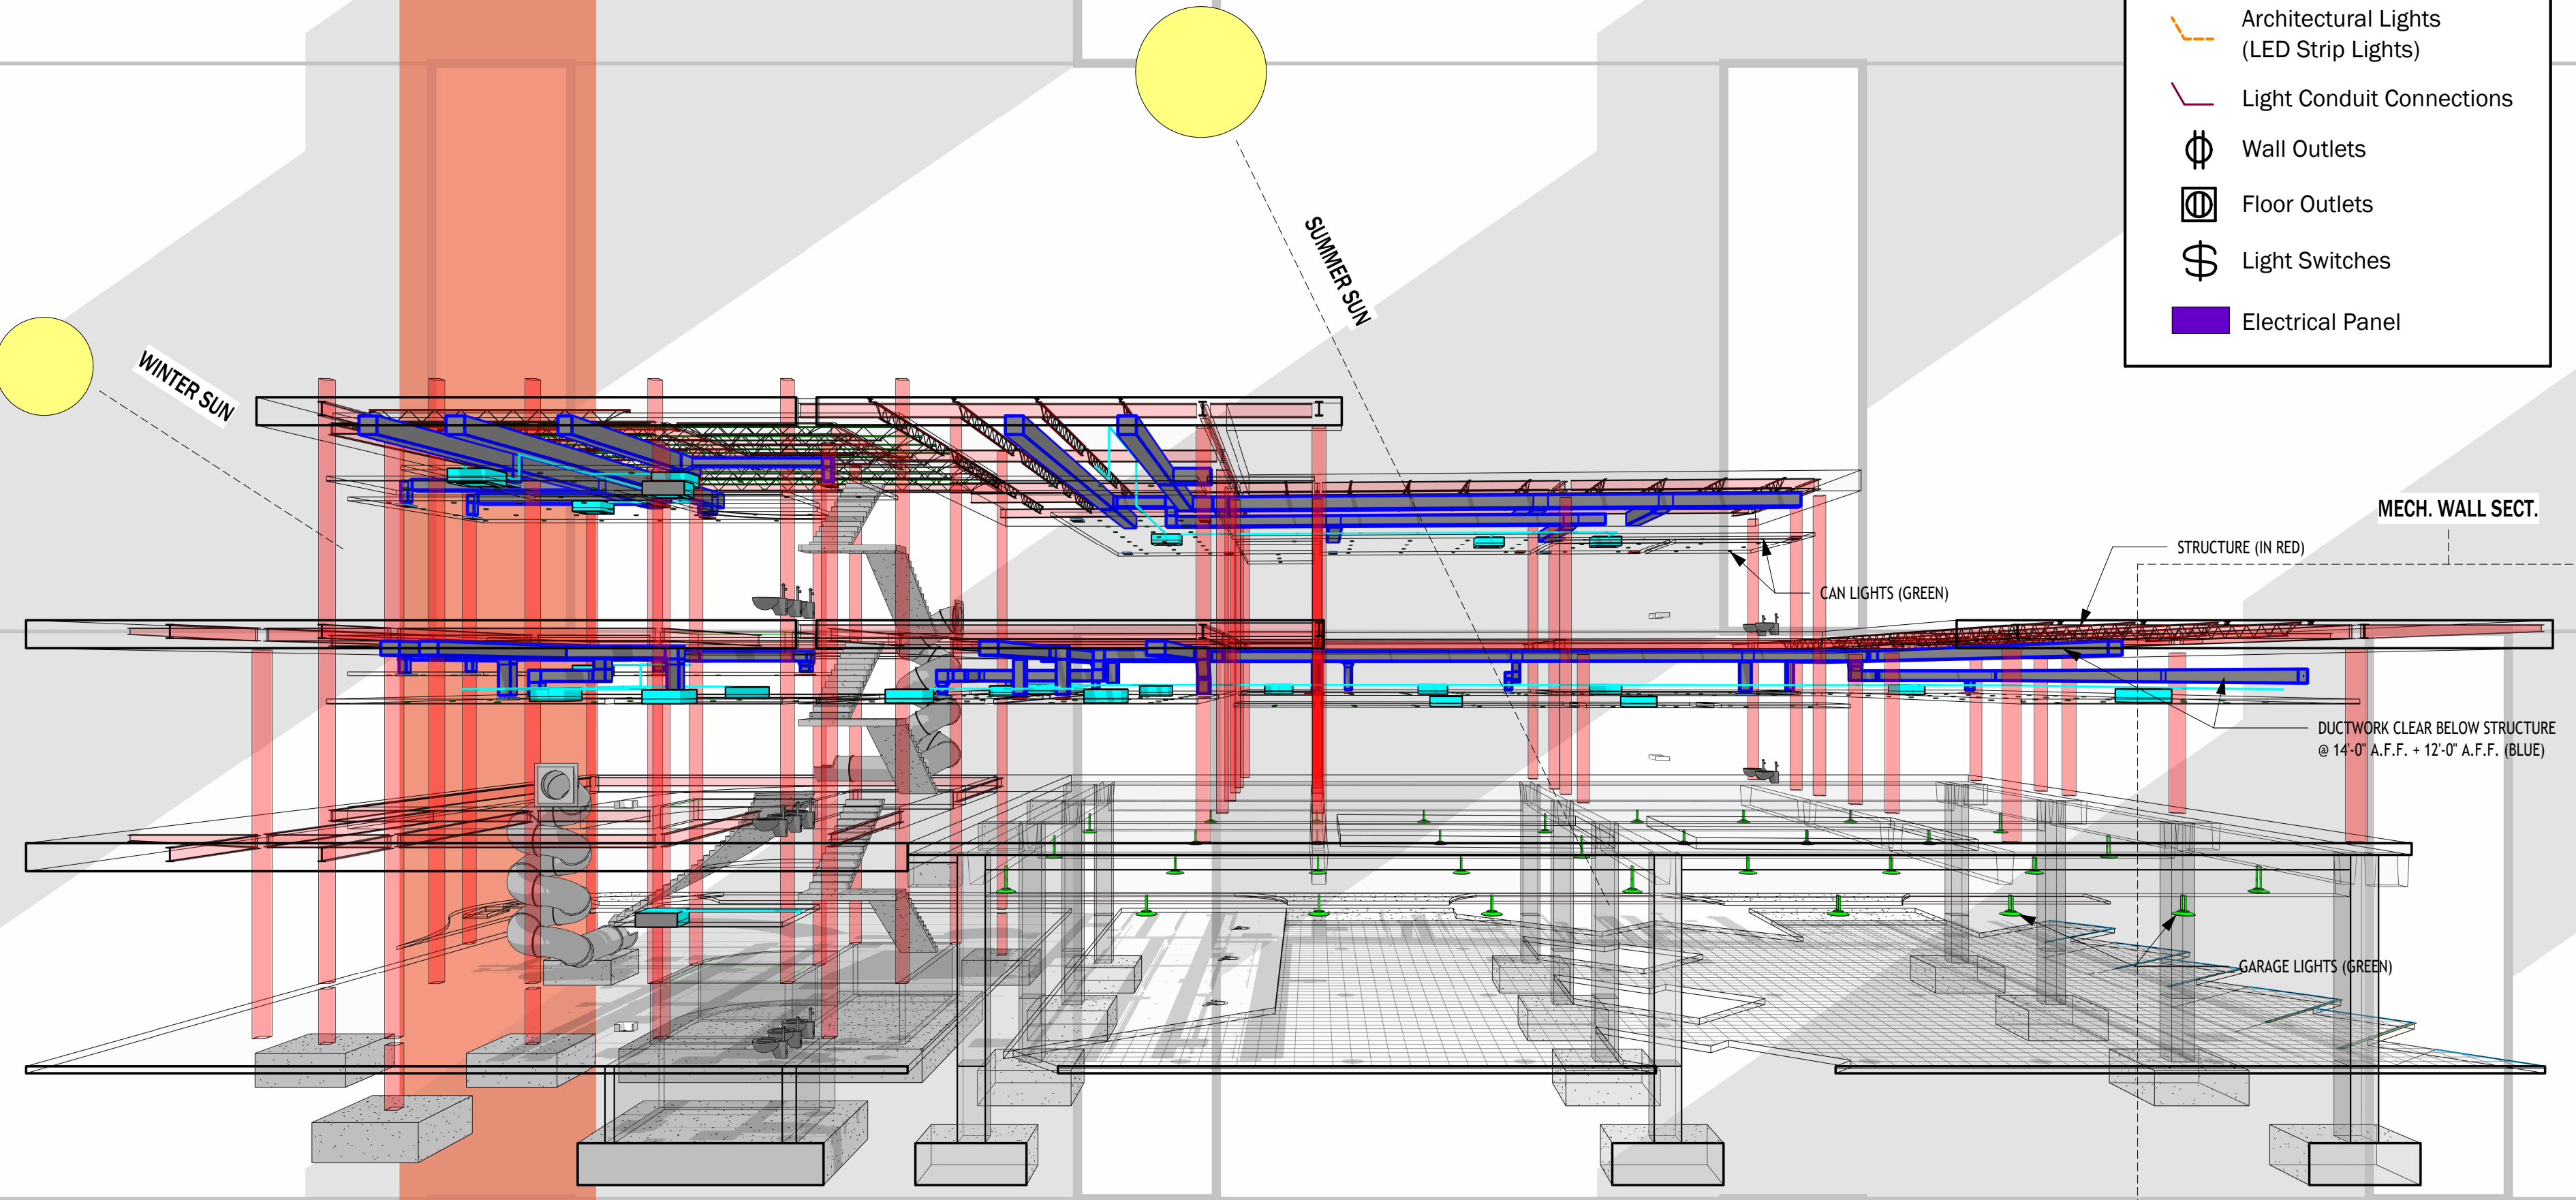

ROUTE'D IN DESIGN

EDWARD BALSEWICH - ARCH 602

PART 4 - MECHANICAL DESIGN

- PLUMBING + LIFE SAFETY LEGEND:**
- Fire Exit Stairs
 - Fire Exit Signage
 - Fire Alarm
 - Smoke/Heat Detector
 - Fire Sprinkler Lines
 - Fire Sprinkler Heads
 - Exterior Fire Sprinkler Heads (Dry Fire Retardant)
 - Domestic Hot Water Lines
 - Domestic Cold Water Lines
 - Waste Water Line
- *Water Lines Exaggerated For Graphical Clarity

- ELECTRICAL LEGEND:**
- Can Lights
 - Garage Pendant Lights
 - Architectural Lights (LED Strip Lights)
 - Light Conduit Connections
 - ⊕ Wall Outlets
 - ⊕ Floor Outlets
 - ⊕ Light Switches
 - Electrical Panel

- HVAC LEGEND:**
- A/C Condensing Unit Daikin VRV REYQ120XATJA
 - A/C Ceiling Cassette Daikin Fan Coil FXFQ36TVJU
 - Fresh Air Supply Register
 - Fresh Air Return Register
 - Fresh Air Supply Duct
 - Fresh Air Return Duct
 - VRV Refrigerant Lines
 - Indoor Air Handler Daikin Vision CAH