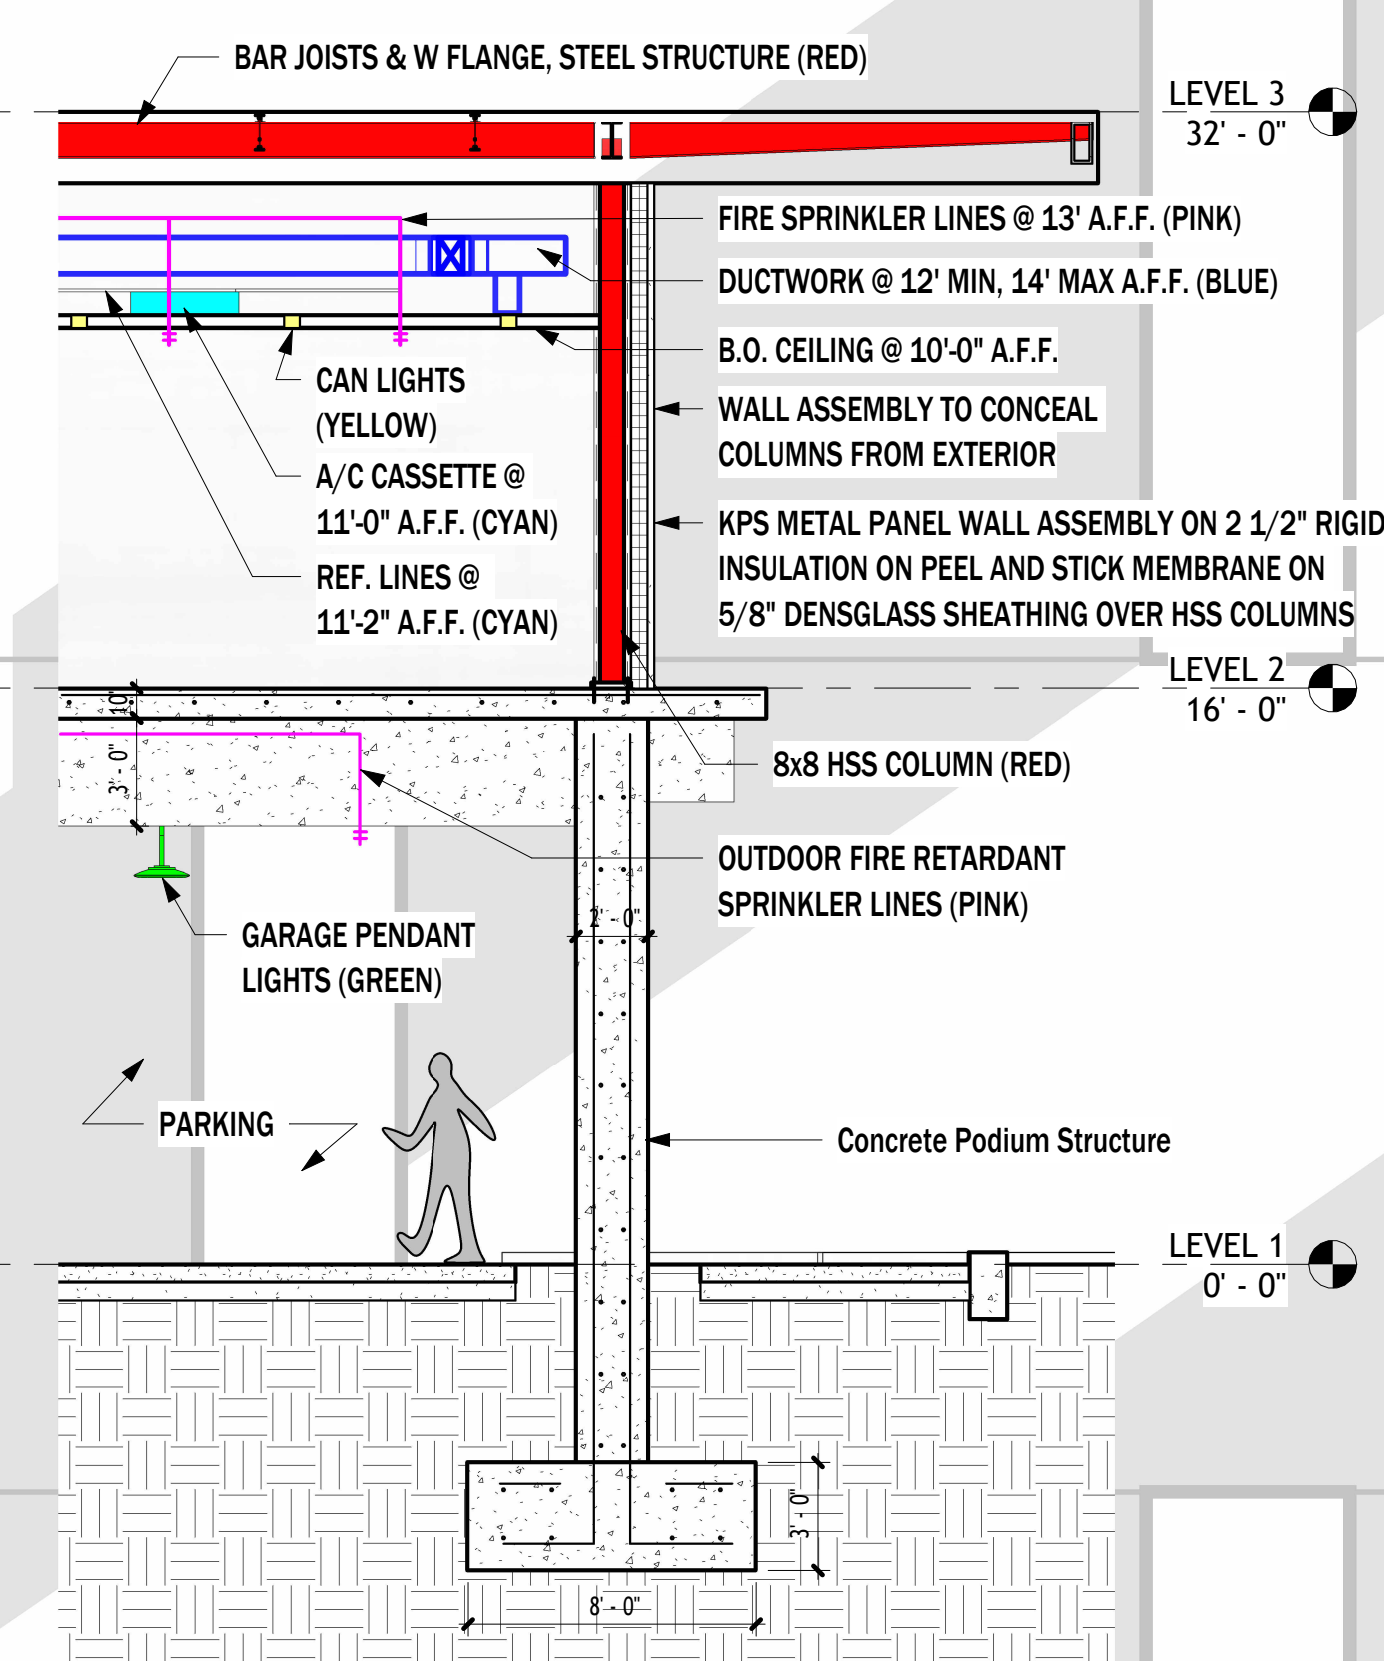

ROUTE'D IN DESIGN

EDWARD BALSEWICH - ARCH 602

PART 4 - MECHANICAL DESIGN

- PLUMBING + LIFE SAFETY LEGEND:**
- Fire Exit Stairs
 - Fire Exit Signage
 - Fire Alarm
 - Smoke/Heat Detector
 - Fire Sprinkler Lines
 - Fire Sprinkler Heads
 - Exterior Fire Sprinkler Heads (Dry Fire Retardant)
 - Domestic Hot Water Lines
 - Domestic Cold Water Lines
 - Waste Water Line
- *Water Lines Exaggerated For Graphical Clarity

- ELECTRICAL LEGEND:**
- Can Lights
 - Garage Pendant Lights
 - Architectural Lights (LED Strip Lights)
 - Light Conduit Connections
 - ⊕ Wall Outlets
 - ⊕ Floor Outlets
 - ⊕ Light Switches
 - Electrical Panel