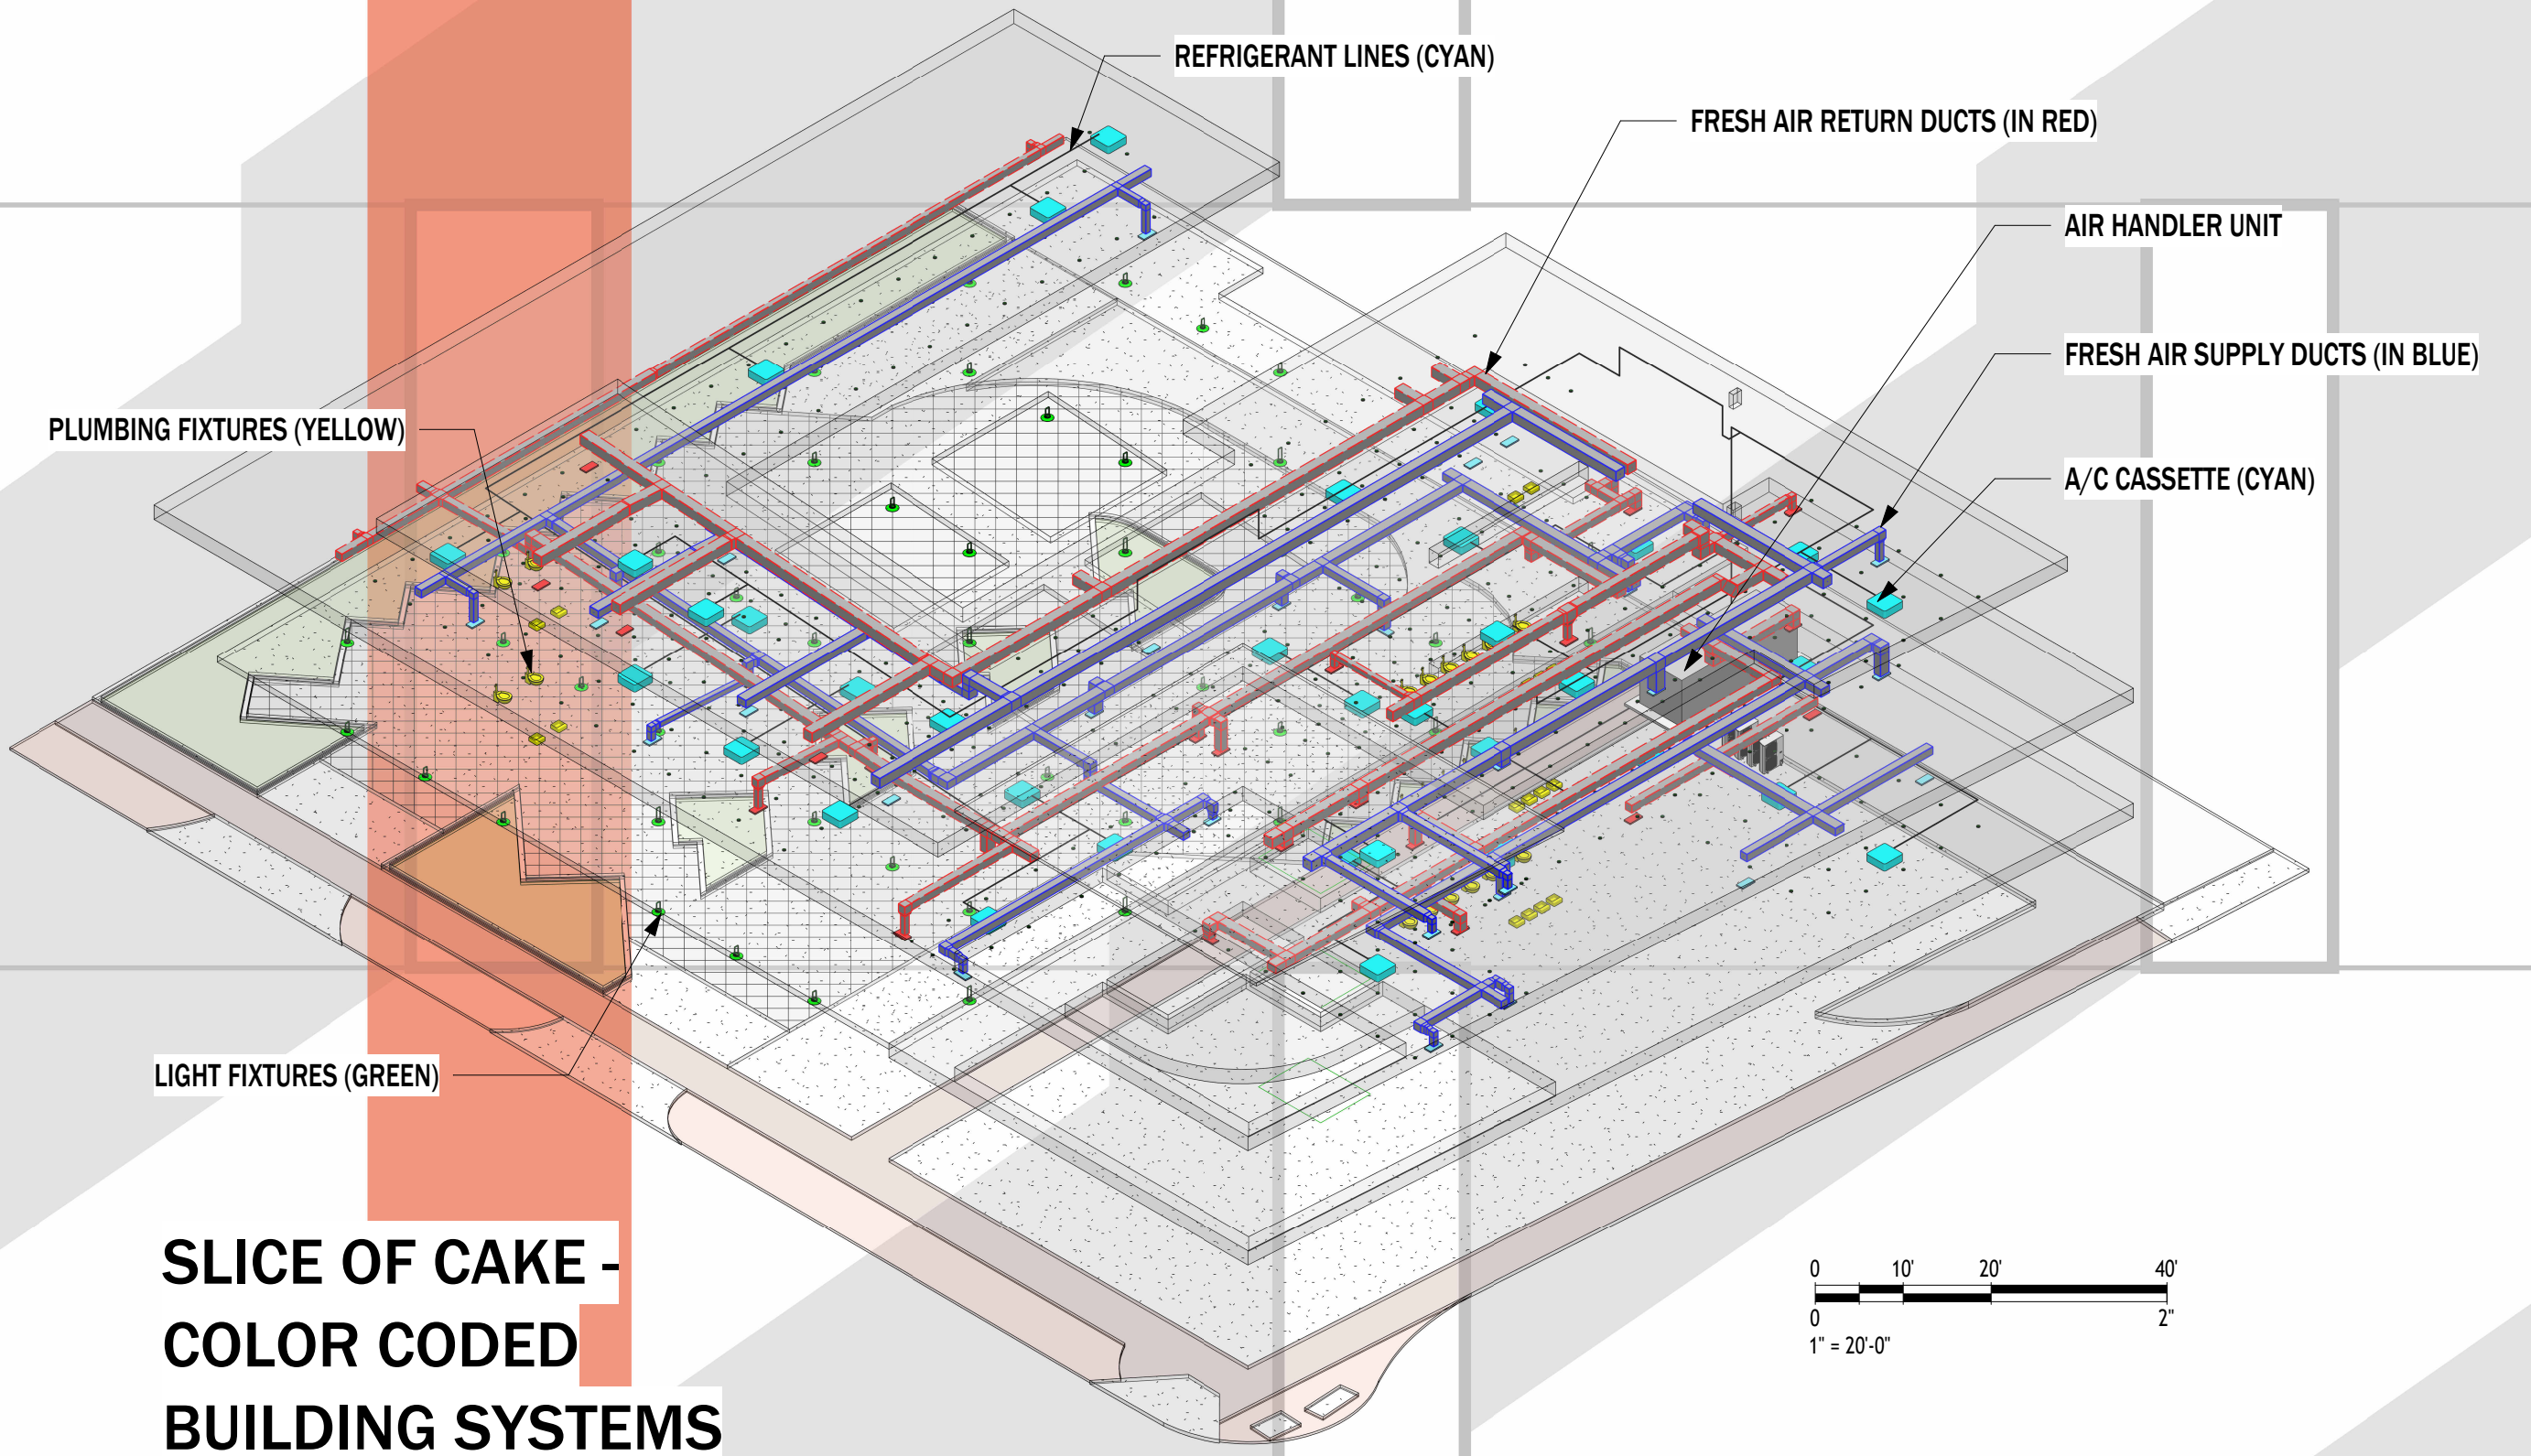

ROUTE'D IN DESIGN

EDWARD BALSEWICH - ARCH 602

PART 4 - MECHANICAL DESIGN

- PLUMBING + LIFE SAFETY LEGEND:**
- Fire Exit Stairs
 - Fire Exit Signage
 - Fire Alarm
 - Smoke/Heat Detector
 - Fire Sprinkler Lines
 - Fire Sprinkler Heads
 - Exterior Fire Sprinkler Heads (Dry Fire Retardant)
 - Domestic Hot Water Lines
 - Domestic Cold Water Lines
 - Waste Water Line
- *Water Lines Exaggerated For Graphical Clarity

- ELECTRICAL LEGEND:**
- Can Lights
 - Garage Pendant Lights
 - Architectural Lights (LED Strip Lights)
 - Light Conduit Connections
 - ⊕ Wall Outlets
 - ⊕ Floor Outlets
 - ⊕ Light Switches
 - Electrical Panel

- HVAC LEGEND:**
- A/C Condensing Unit Daikin VRV REYQ120XATJA
 - A/C Ceiling Cassette Daikin Fan Coil FXFQ36TVJU
 - Fresh Air Supply Register
 - Fresh Air Return Register
 - Fresh Air Supply Duct
 - Fresh Air Return Duct
 - VRV Refrigerant Lines
 - Indoor Air Handler Daikin Vision CAH