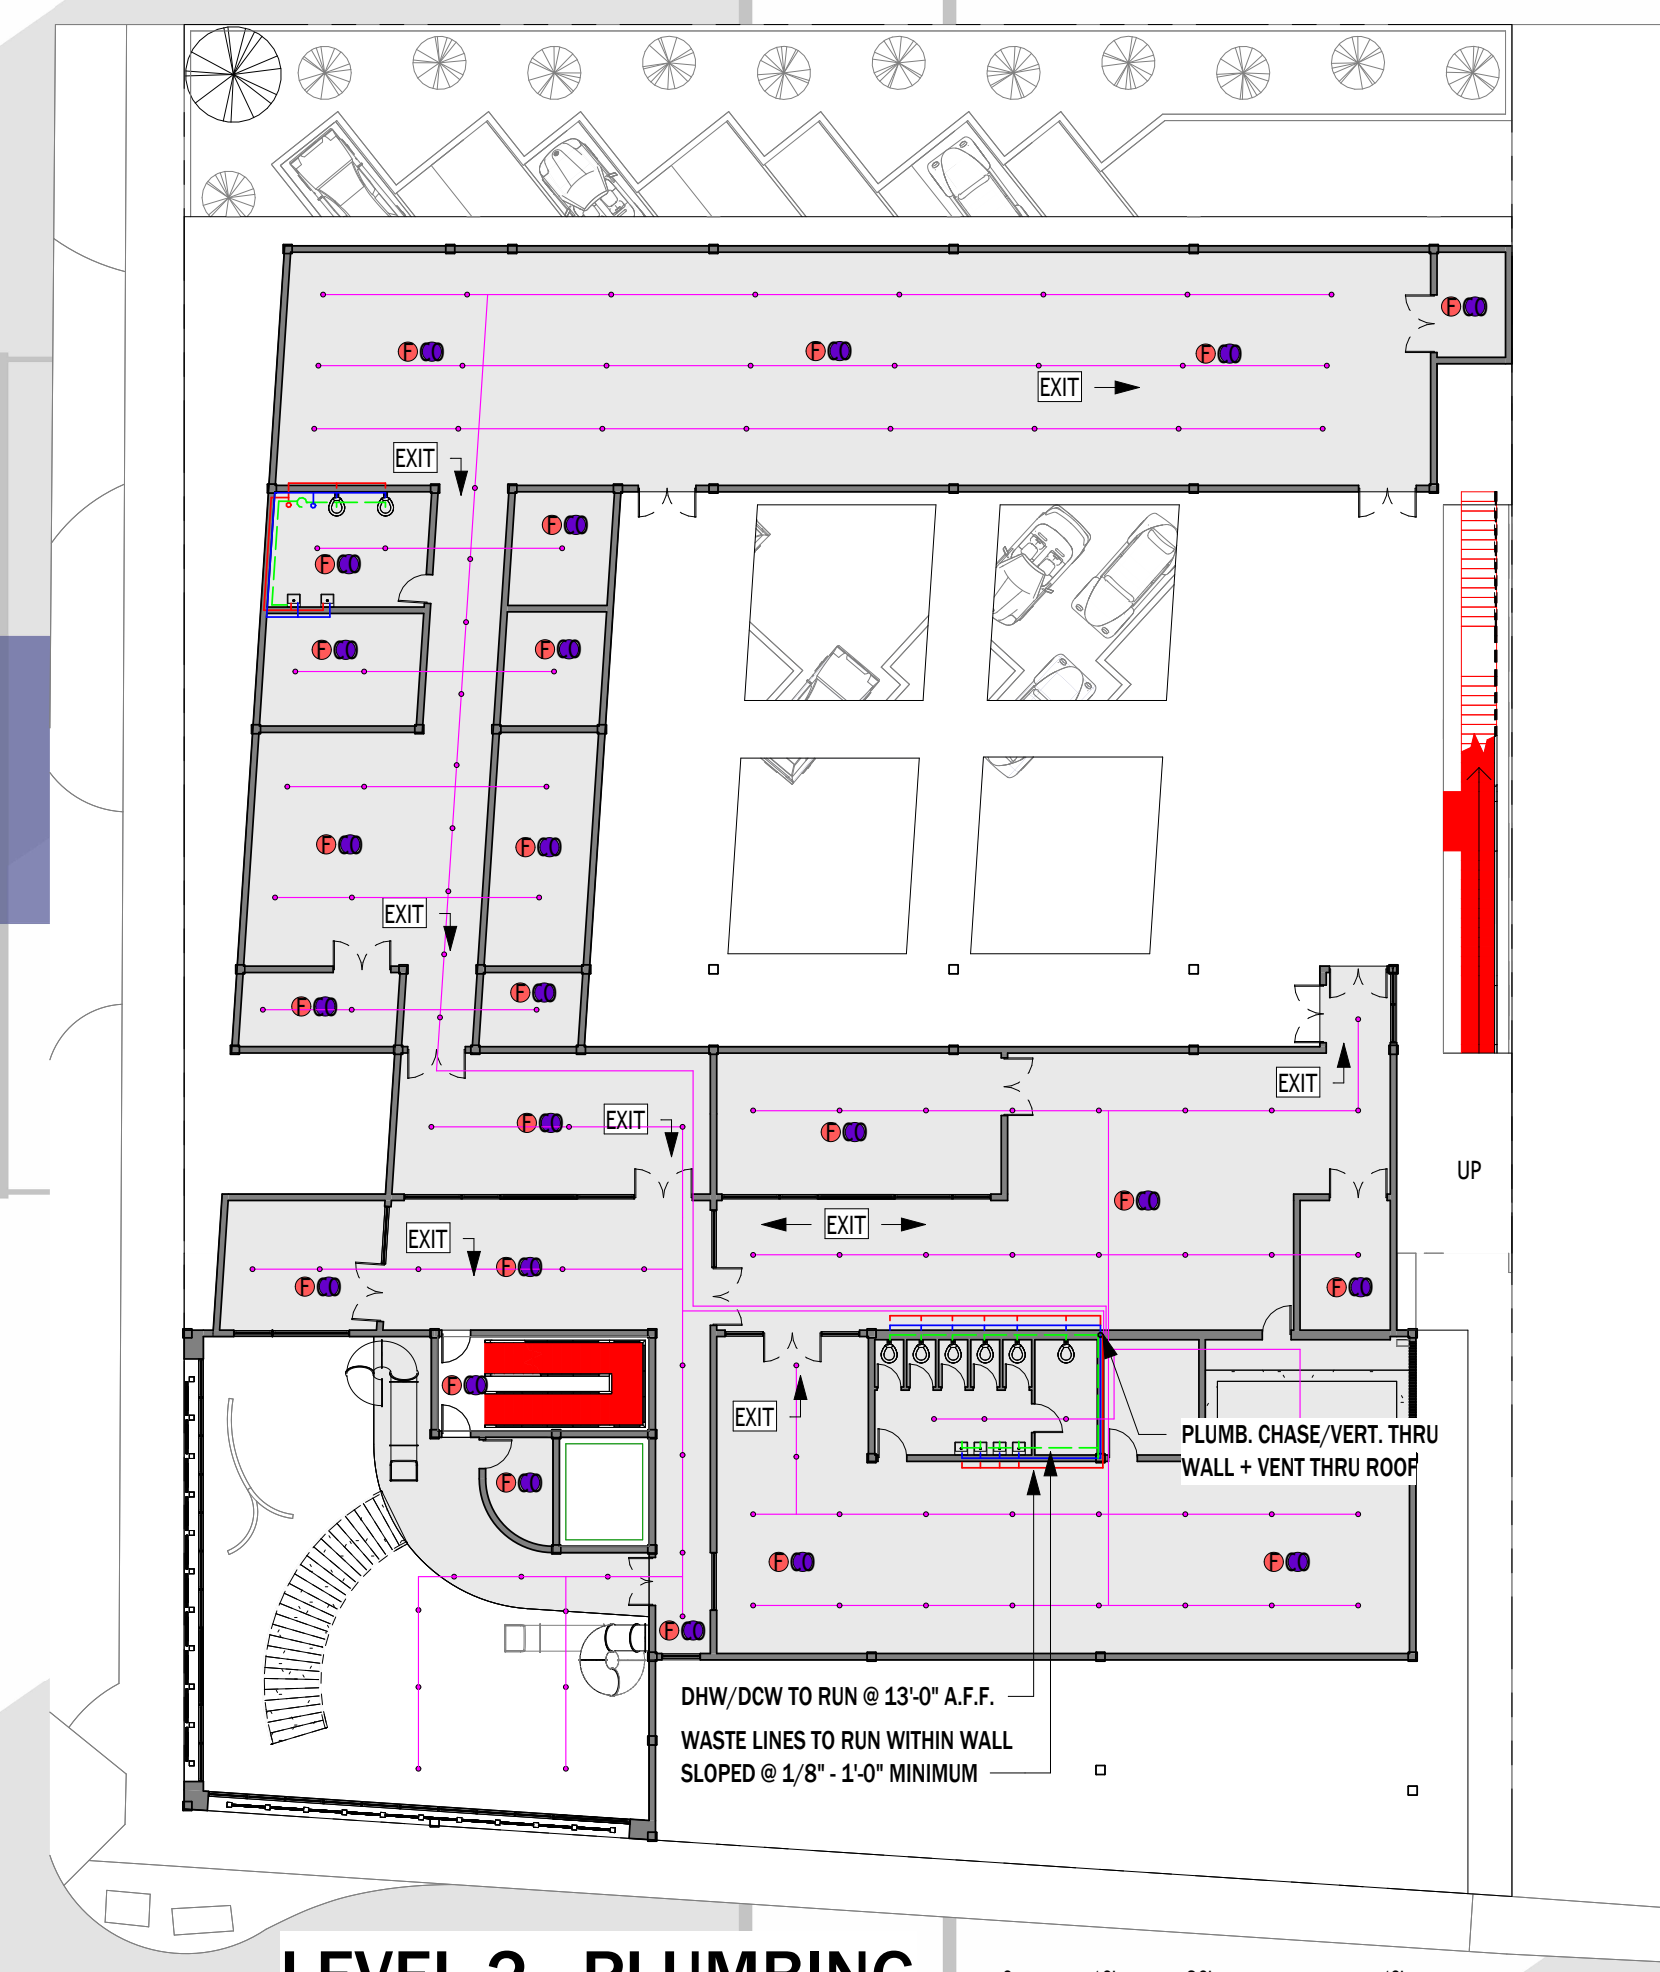

ROUTE'D IN DESIGN

EDWARD BALSEWICH - ARCH 602

PART 4 - MECHANICAL DESIGN

- PLUMBING + LIFE SAFETY LEGEND:**
- Fire Exit Stairs
 - Fire Exit Signage
 - Fire Alarm
 - Smoke/Heat Detector
 - Fire Sprinkler Lines
 - Fire Sprinkler Heads
 - Exterior Fire Sprinkler Heads (Dry Fire Retardant)
 - Domestic Hot Water Lines
 - Domestic Cold Water Lines
 - Waste Water Line
- *Water Lines Exaggerated For Graphical Clarity

- ELECTRICAL LEGEND:**
- Can Lights
 - Garage Pendant Lights
 - Architectural Lights (LED Strip Lights)
 - Light Conduit Connections
 - ⊕ Wall Outlets
 - ⊕ Floor Outlets
 - ⊕ Light Switches
 - Electrical Panel