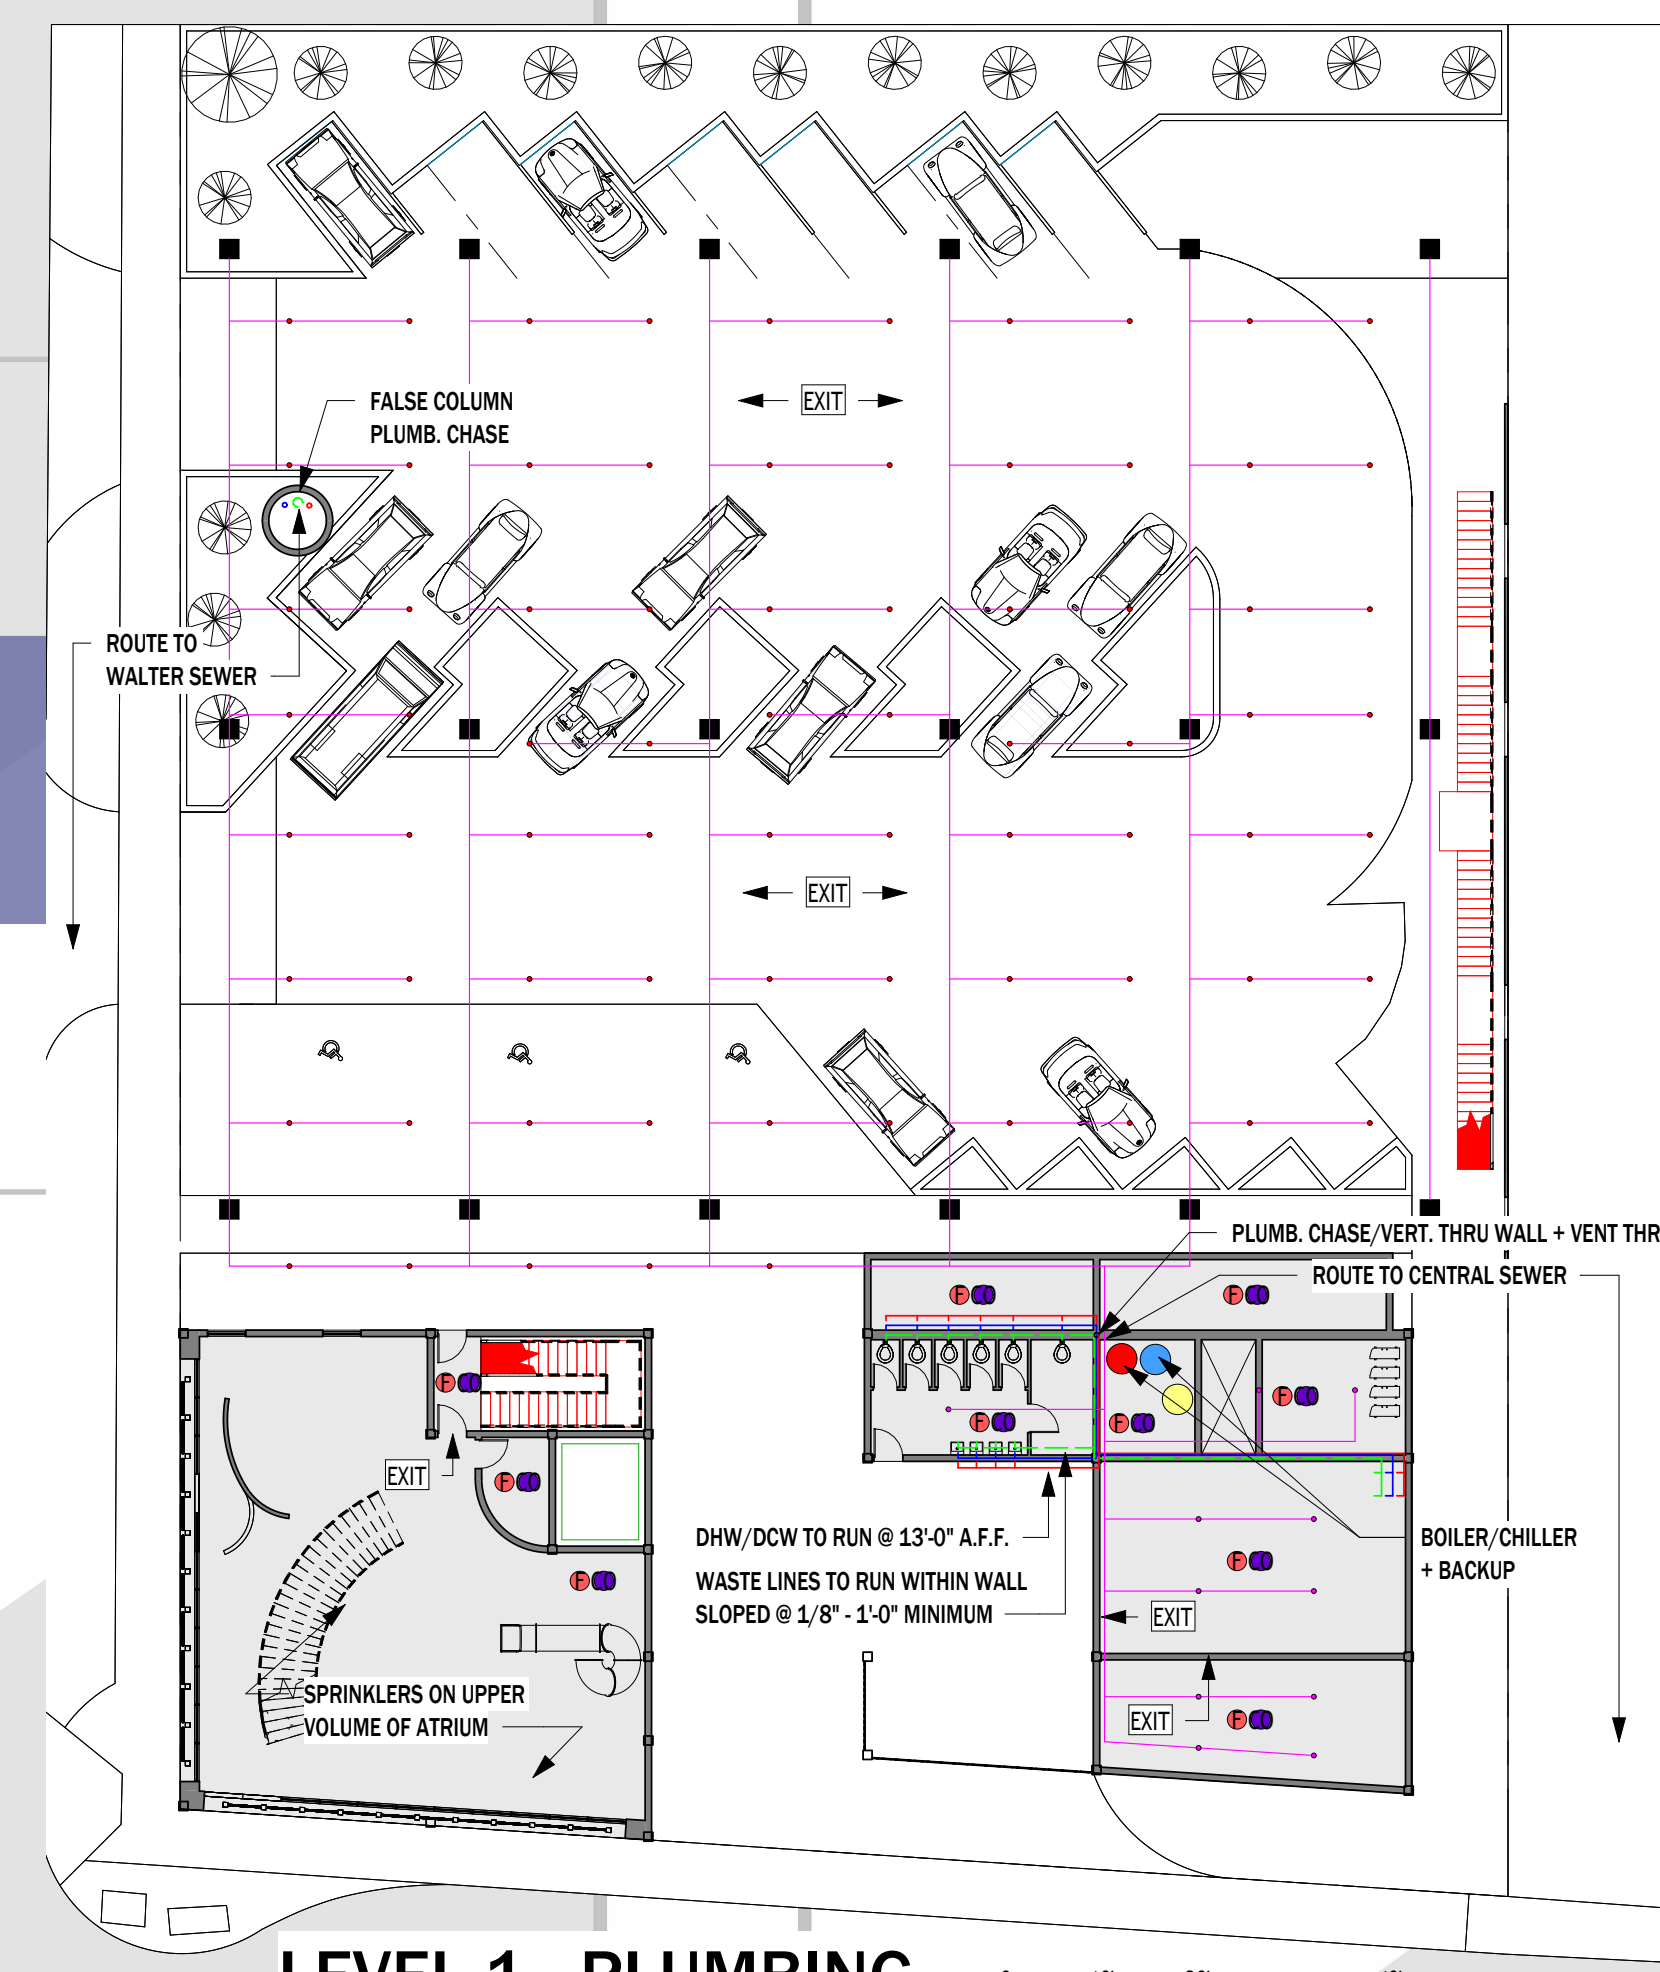

ROUTE'D IN DESIGN

EDWARD BALSEWICH - ARCH 602

PART 4 - MECHANICAL DESIGN

- PLUMBING + LIFE SAFETY LEGEND:**
- Fire Exit Stairs
 - Fire Exit Signage
 - Fire Alarm
 - Smoke/Heat Detector
 - Fire Sprinkler Lines
 - Fire Sprinkler Heads
 - Exterior Fire Sprinkler Heads (Dry Fire Retardant)
 - Domestic Hot Water Lines
 - Domestic Cold Water Lines
 - Waste Water Line
- *Water Lines Exaggerated For Graphical Clarity

- ELECTRICAL LEGEND:**
- Can Lights
 - Garage Pendant Lights
 - Architectural Lights (LED Strip Lights)
 - Light Conduit Connections
 - ⊕ Wall Outlets
 - ⊕ Floor Outlets
 - ⊕ Light Switches
 - Electrical Panel