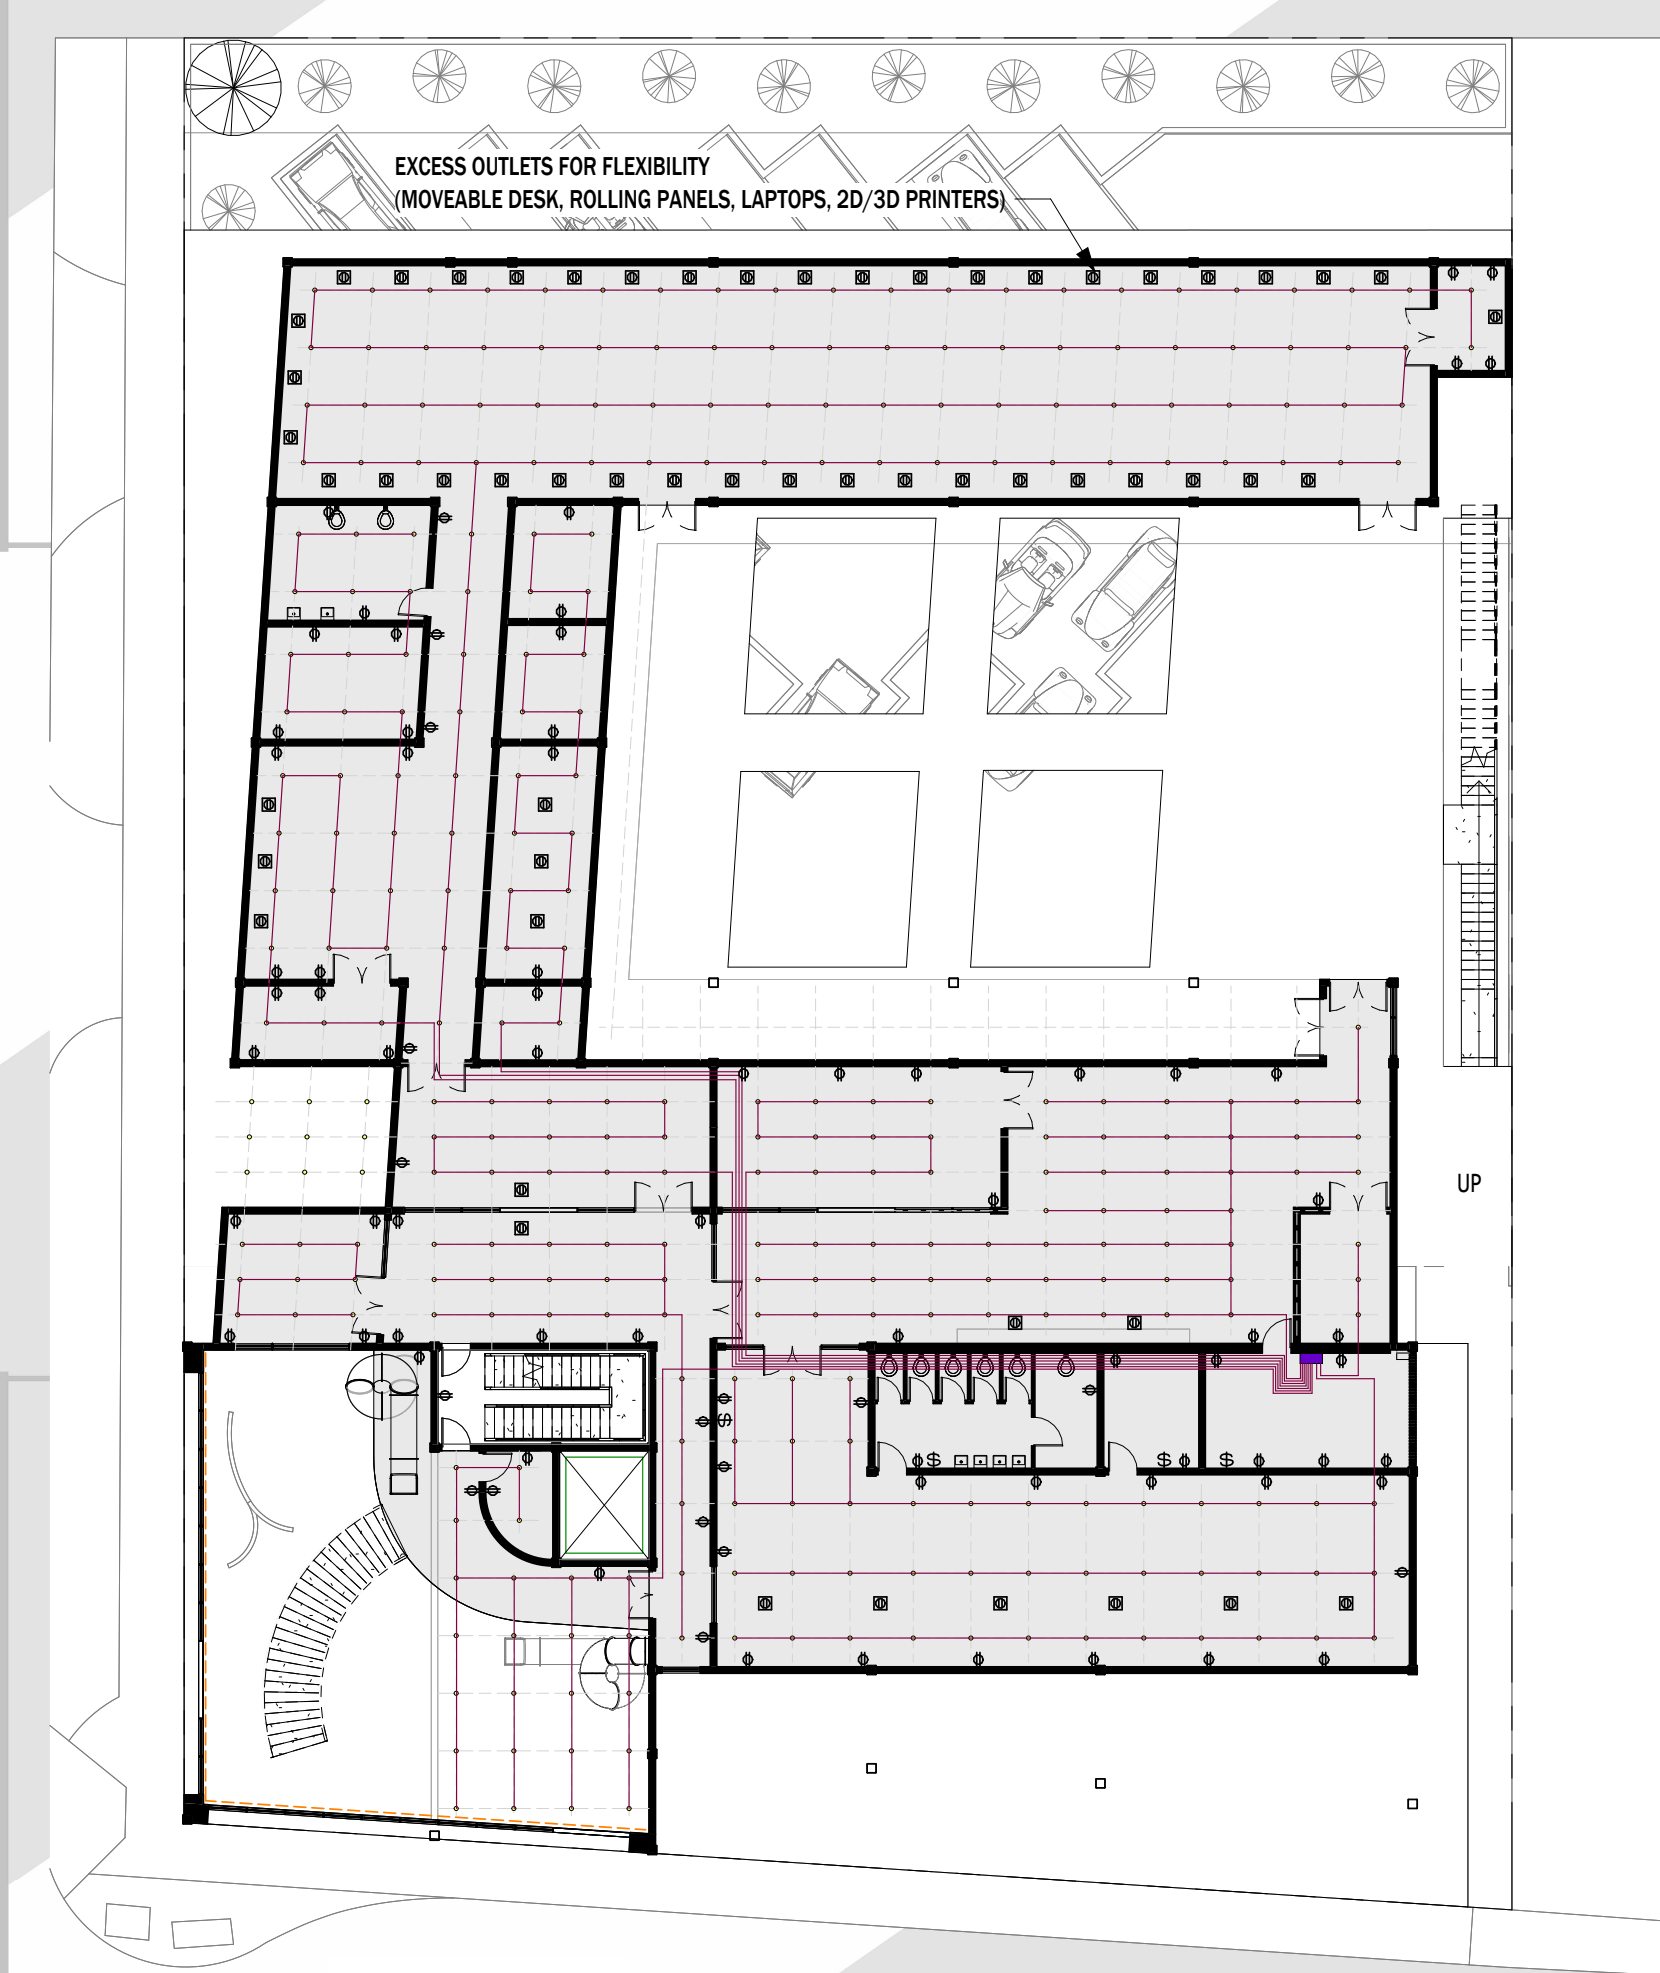

1. **ELECTRICAL LEGEND:**
2. Can Lights
   - Garage Pendant Lights
   - Architectural Lights (LED Strip Lights)
   - Light Conduit Connections
   - ⊕ Wall Outlets
   - ⊕ Floor Outlets
   - ⊕ Light Switches
   - Electrical Panel